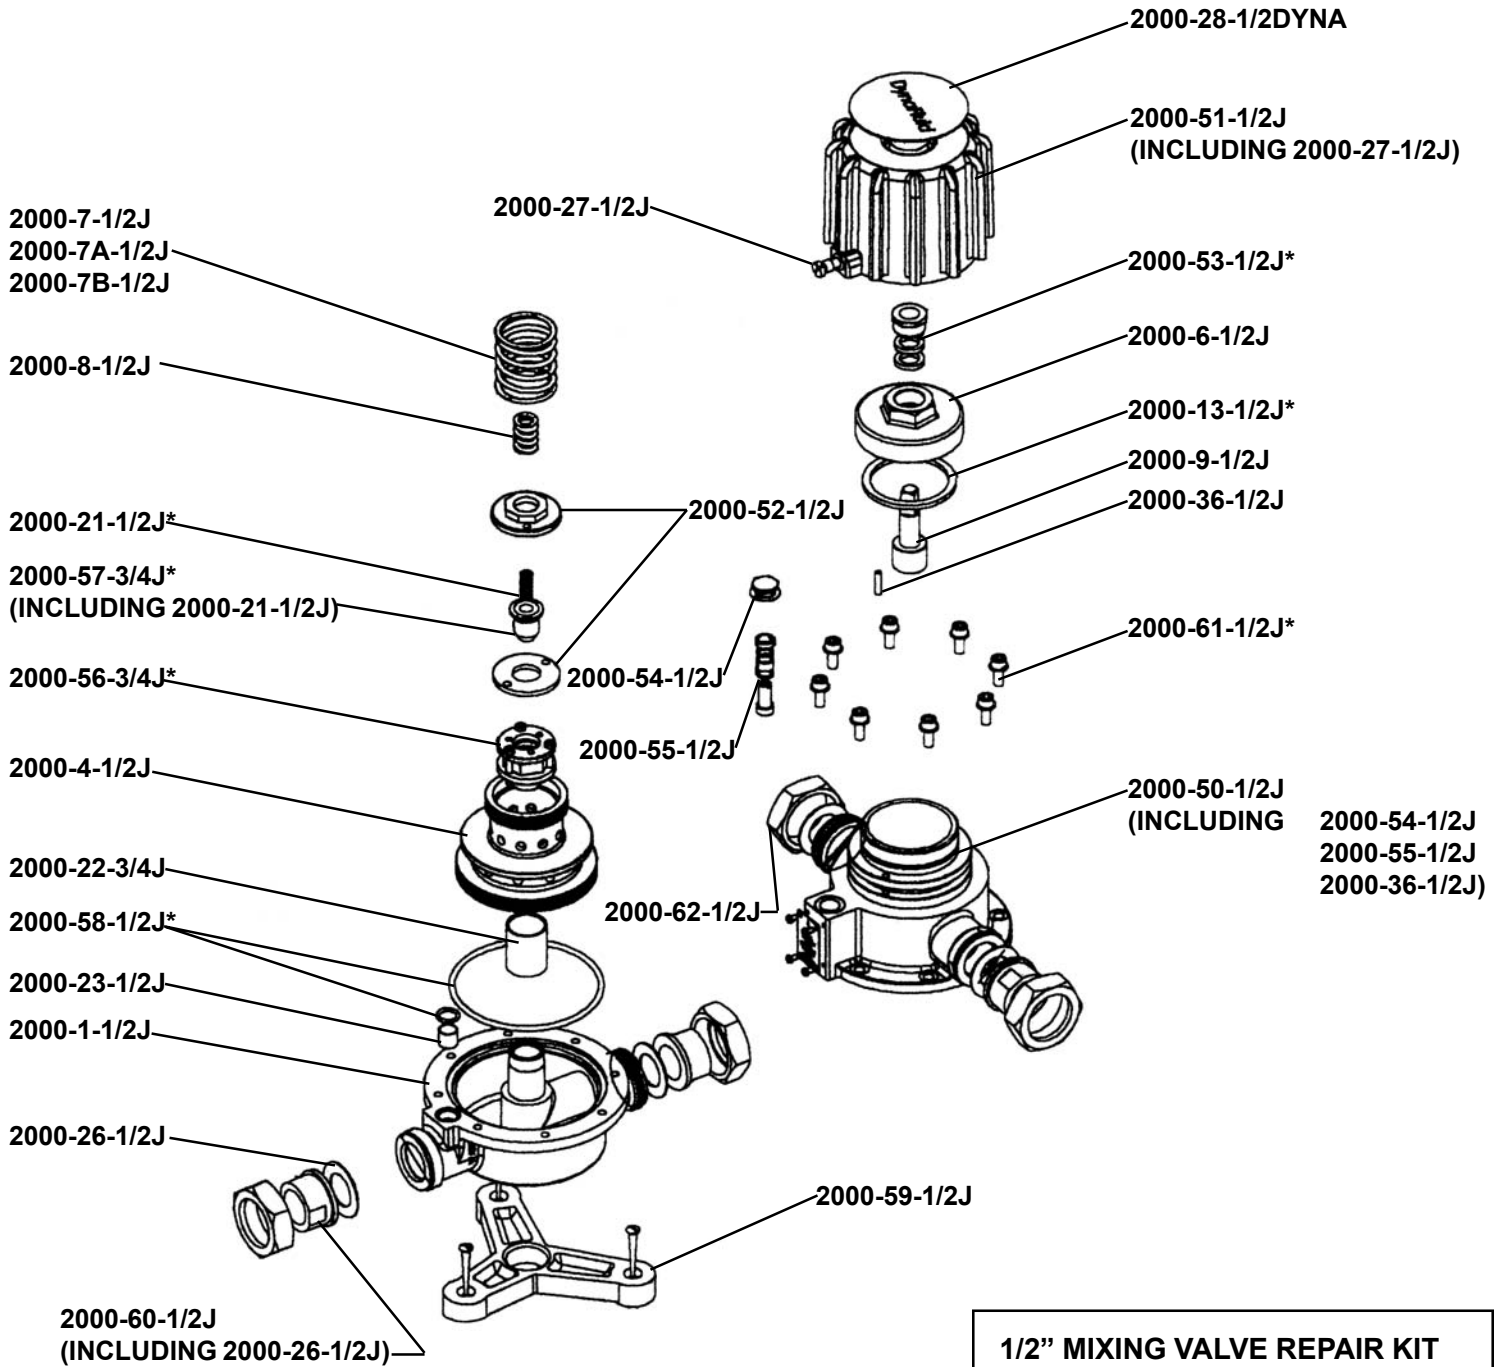

Dynafluid 2000 - 1/2"

1/2" MIXING VALVE REPAIR KIT
P/N: 2000-100-1/2J

INCLUDES: 2000-13-1/2J
 2000-53-1/2J
 2000-56-3/4J
 2000-57-3/4J
 2000-58-1/2J
 2000-61-1/2J

1/2" DYNAFLUID VALVE

T&S Part Number	Dynafluid Part Number	New Dynafluid Part Number	Description
012767-45		2000-28-1/2DYNA	NAMEPLATE
005248-45	SPSV0015J		NAMEPLATE
012758-45		2000-51-1/2J	CONTROL KNOB
004115-45	SPSV0011J		CONTROL KNOB
012766-45		2000-27-1/2J	CONTROL KNOB SCREW
004094-45	769-27-1/2		CONTROL KNOB SCREW
004123-45		2000-53-1/2J	TOP CAP PACKING SET
004078-45		2000-6-1/2J	TOP CAP
004083-45		2000-13-1/2J	TOP CAP GASKET
004082-45		2000-9-1/2J	SPINDLE
004145-45		2000-36-1/2J (2)	CONTROL KNOB STOPS
012770-45		2000-61-1/2J	COVER SCREWS & WASHERS
004142-45	SPSV0006J		COVER SCREWS & WASHERS
012757-45		2000-50-1/2J	COVER ASSEMBLY
004074-45	SPSV0057J		COVER ASSEMBLY
012772-45		2000-62-1/2J	SEALING PLUG & WASHER
004105-45	SPSV0017J		SEALING PLUG & WASHER
004085-45		2000-55-1/2J	INPUT VALVE & PACKING
004127-45		2000-54-1/2J	INPUT STOP & WASHER
004079-45		2000-7A-1/2J	FIXED SPRING 0-50 PSIG
004077-45		2000-7-1/2J	FIXED SPRING 50-100 PSIG
004080-45		2000-7B-1/2J	FIXED SPRING 100-150 PSIG
004081-45		2000-8-1/2J	VARIABLE SPRING
004129-45		2000-21-1/2J	STEAM VALVE SPRING
012761-45		2000-57-3/4J	STEAM VALVE & SPRING
004087-45	SPSV0012J		STEAM VALVE & SPRING
004076-45		2000-52-1/2J	PISTON PLATES
012760-45		2000-56-3/4J	VALVE SEAT HOUSING ASSEMBLY
004086-45	SUSA0138J		VALVE SEAT HOUSING ASSEMBLY
012759-45		2000-4-1/2J	SKIRTED PISTON
004075-45	770-4-1/2J		SKIRTED PISTON
012762-45		2000-22-3/4J	SLEEVE
004088-45	770-22-1/2J		SLEEVE
012763-45		2000-58-1/2J	COVER TO BASE SEAL
006167-45	W1WR-121J		COVER TO BASE GASKET
012771-45		2000-23-1/2J	RELIEF/LOCATION TUBE
004143-45	770-33-31/2		RELIEF/LOCATION TUBE
012754-45		2000-1-1/2J	BODY
004069-45	F8BY0111J		BODY
012765-45		2000-26-1/2J	UNION GASKET
004093-45	MV22-1/2		UNION GASKET
012768-45		2000-60-1/2J	UNION ASSEMBLY
004095-45	PESL0017J		UNION ASSEMBLY
012764-45		2000-59-1/2J	BRACKET AND SCREWS
004090-45	SPSV0064J		BRACKET AND SCREWS
012774-45		2000-100-1/2J	VALVE REPAIR KIT
004068-45	SPSV0037J		VALVE REPAIR KIT