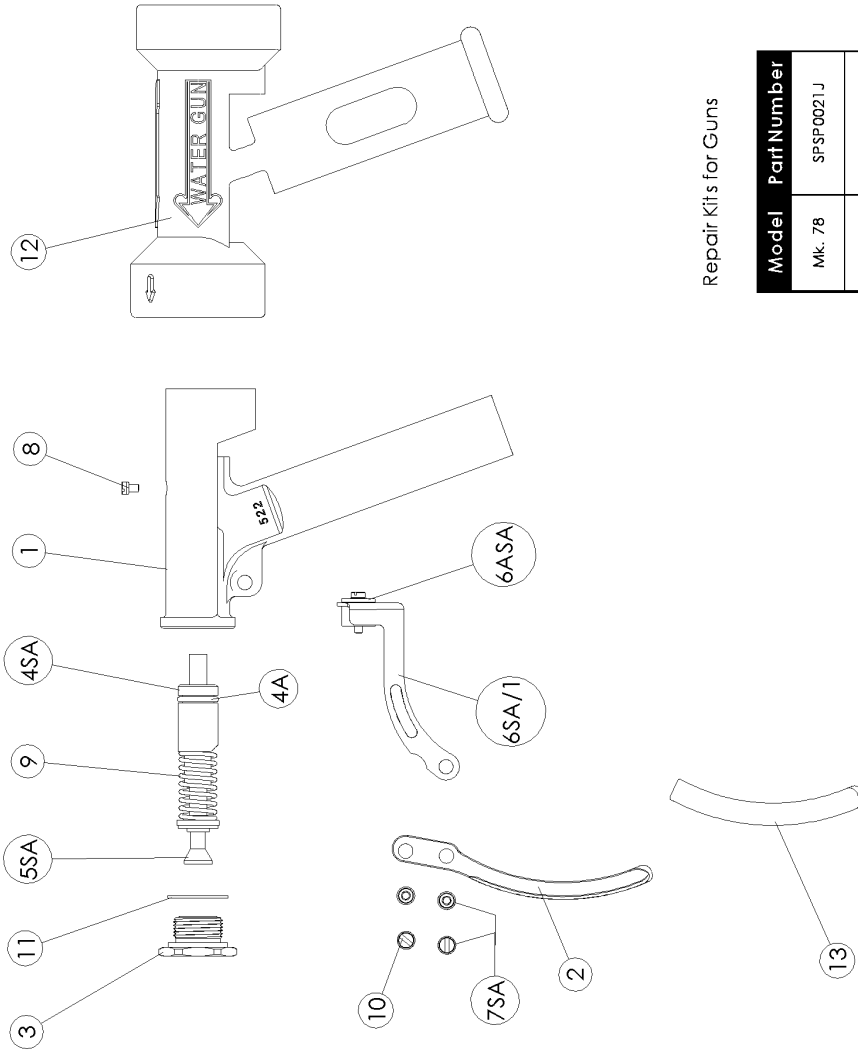

Model 78 with 5/16" orifice
Model 80 with 7/16" orifice
Model 82 with 9/16" orifice

When ordering please state if

Repair Kits for Guns

Model	Part Number
Mk. 78	SPSP0021J
Mk. 80	SPSP0022J
Mk. 82	SPSP0023J

Item	Description	Part Number
1	Body	F8BY0200J
2	Trigger	B9LR0010J 520-3-78J 520-3-80J 520-3-82J
3	Nozzle Piece	Mk. 78 Mk. 80 Mk. 82
4SA	Cartridge Unit	SPSP0001J
4A	Spindle 'O' Rings	SPSP0002J
5SA	Meter and Shut Off Assembly	Mk. 78 Mk. 80 Mk. 82
6/SA/1	Actuating Fork & Spindle Pilot Bush Assembly	SPSP0004J
6ASA	Actuating Fork Locking Washer & Screw	SPSP0005J
7SA	Trigger Sleeve Set	SPSP0019J
8	Spindle Housing Anchor Screw & Washer	SPSP0007J
9	Main Spring	520-12
10	Trigger Pivot Pin	SPSP0020J
11	Nozzle Piece Washer	520-22
12	Body Cover - Black	RMC-A0020J
12W	Body Cover - White	RMC-A0021J
13	Trigger Sleeve	RMSL0006J

Halesfield 24 - Talford TF7 4NX - United Kingdom
Tel: +44 (0) 1952 580046 Fax: +44 (0) 1952 582546
Email: sales@dynafluid.com

Water Gun 522 Front Trigger

PESPXXX

Spares List